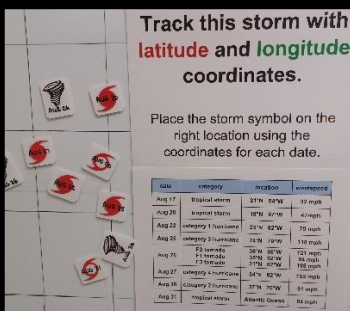

John Bartley Science Museum

Muskegon Community College
221 S Quarterline Rd, Muskegon MI 49442
Room 1073

Free and open to the public, the museum engages children and adults alike in hands-on science education, conveniently located near our popular planetarium. Exhibits change every year.

Walk-In Hours:

Tues and Thurs: 9:00am – 7:00pm
Weds: 9:00am – 4:00pm

Natural Disasters

Free Guided Tours: contact Math & Physical Sciences Dept secretary Tamera Owens, (231) 777-0289, tamera.owens@muskegoncc.edu

For more information: contact museum director Amber Kumpf, amber.kumpf@muskegoncc.edu